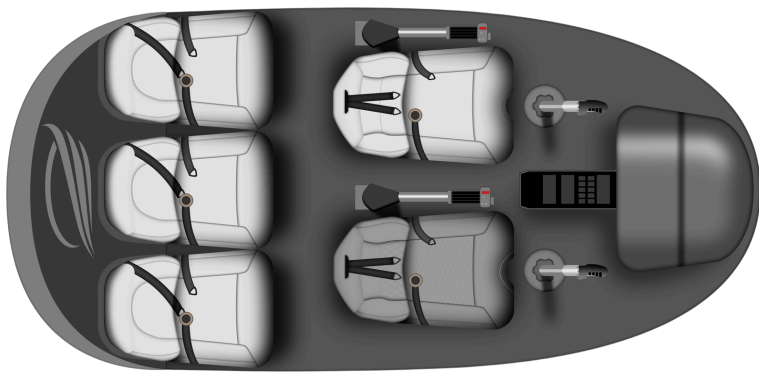

## F-HMAC

Pilot

**1**

Max. Passengers

**4**

Max. Range

**710 km**

### FLOORPLAN