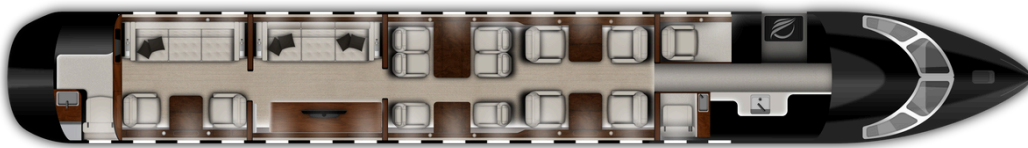

Bluetooth Speaker

Power Plug

Private Lavatory

Satellite Phone

Ipad Remote Control

FLOORPLAN

Day Configuration

Night Configuration