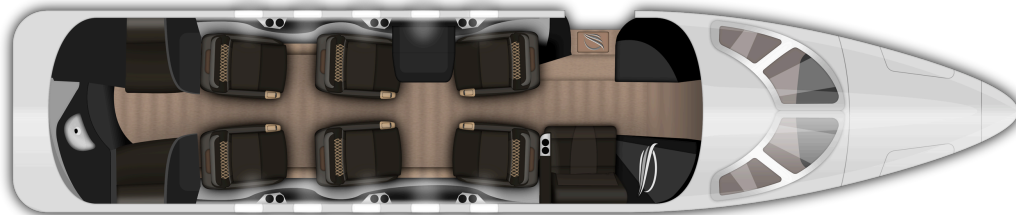

Bluetooth Speaker

Power Plug

Private Lavatory

Satellite Phone

Ipad Remote Control

FLOORPLAN

CABIN HEIGHT / WIDTH