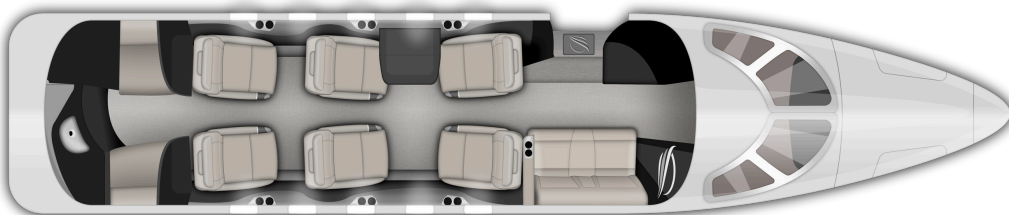

CESSNA CITATION LATITUDE

F-HSFJ

Pilots

2

Stewardess

1

Max. Passengers

8

Max. Range

5,278 km

ONBOARD SERVICES

Coffe & Tea

Open Bar

Newspapers

Internet Wi-Fi

Microwave & Oven

Bluetooth Speaker

Power Plug

Private Lavatory

Satellite Phone

Ipad Remote Control

FLOORPLAN

CABIN HEIGHT / WIDTH