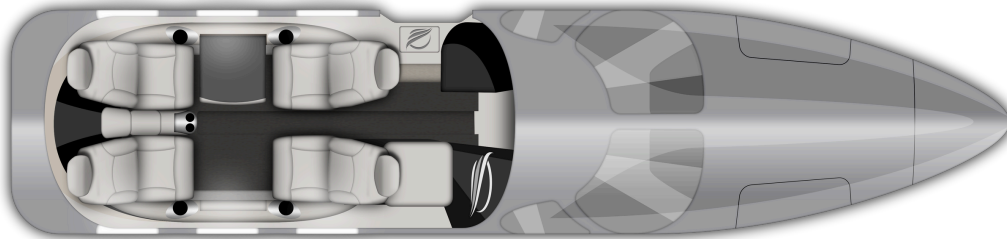

CESSNA CITATION MUSTANG

F-HILY

Pilots

2

Max. Passengers

4

Max. Range

2,161 km

ONBOARD SERVICES

Coffe & Tea

Open Bar

Newspapers

FLOORPLAN

CABIN HEIGHT / WIDTH